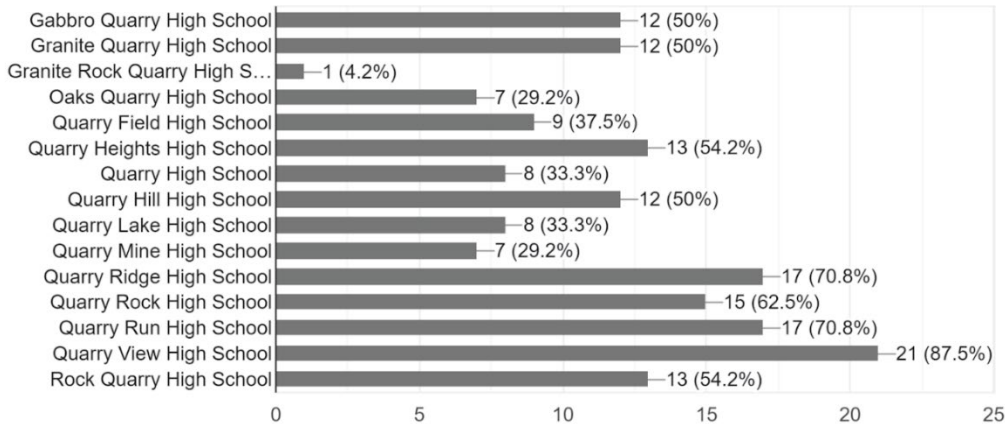

Troy Park	1
Villa Heights High School	1
Vista High School	1
Washington Boulevard High School	1
Washington Guilford High School	1
Waterford High School	1
Waverly Mills High School	1
West Brook High	1
Westwood High School	1
Wincopin's Quarry High School	1
Windy Hill High School	1
Wood Oak	1
Woodcreek	1
Woodford High	1
Woodland Heights High School	1
Woodland High School	1
Woodland Mills	1
Woody Hills High School	1
Total	1104

Committee Vote-Top Ten Names:

After lengthy discussion during the first two committee meetings, the committee was asked to identify their ten most preferred names from the list of 15 suggested names that included the word “Quarry”, excluding names that did not meet the requirements of Policy 6050. The results of that committee survey are listed below. The top ten names from this vote were used to create a student survey.

Please choose your top ten names from the list below.

24 responses